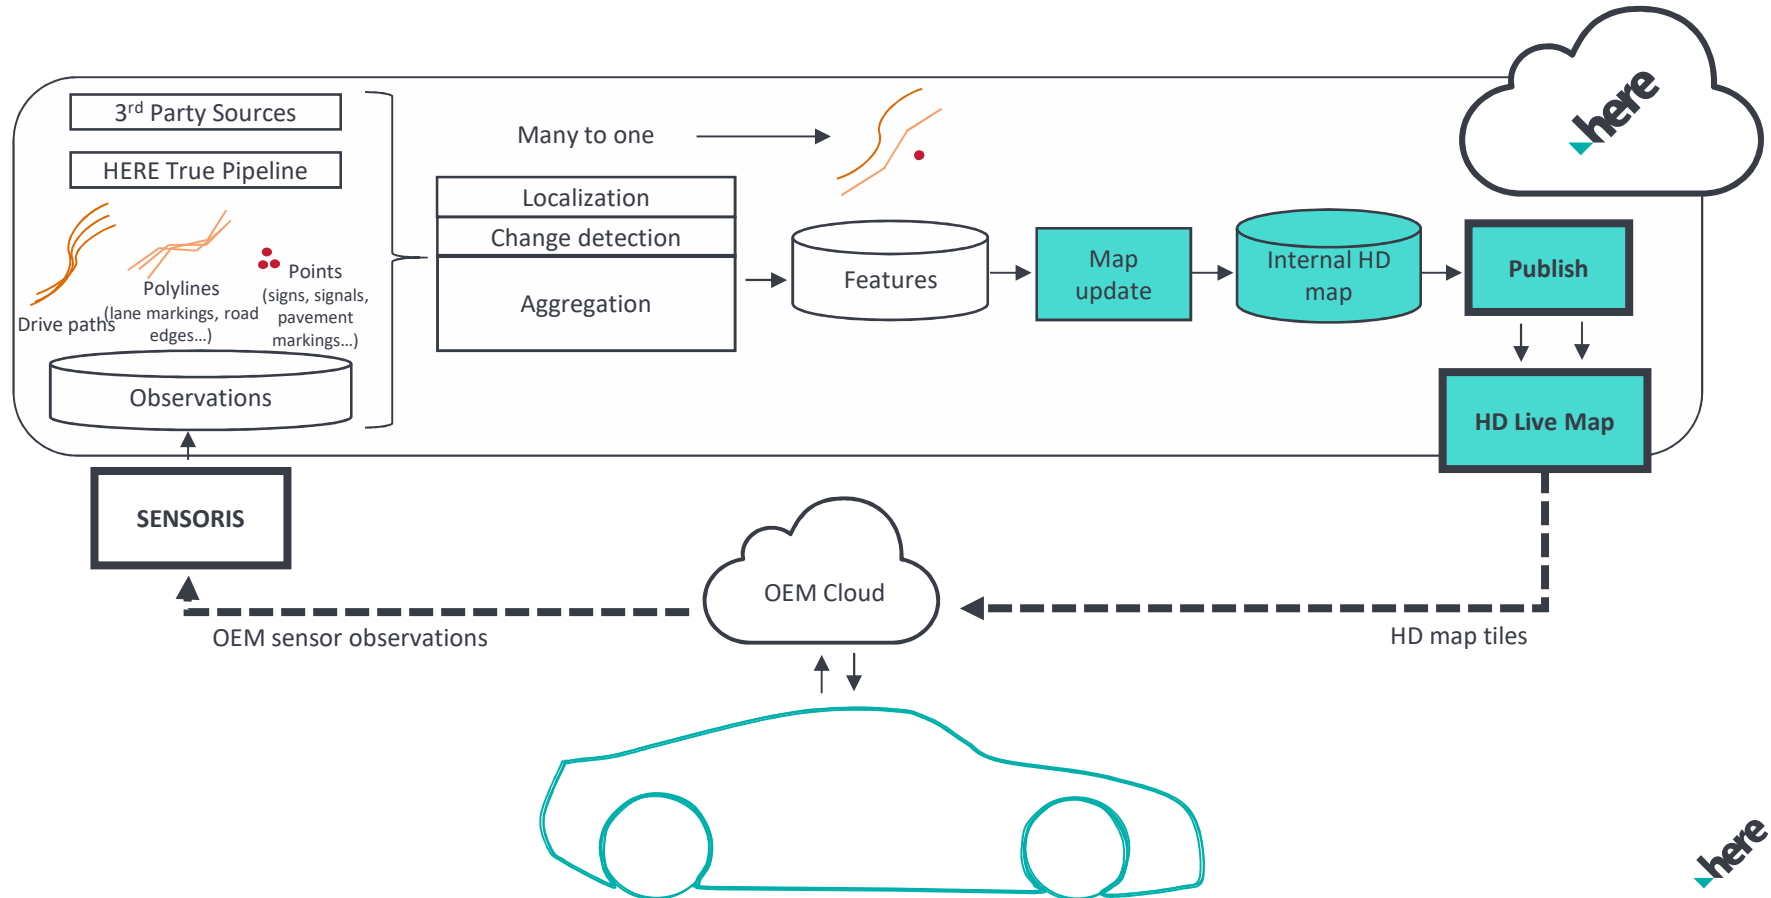

400
HERE cars
collecting
data for
our
maps

Virtual

Reality

1. DIGITAL REPRESENTATION of the PHYSICAL WORLD
2. High Definition Positioning

An aerial photograph of a city skyline, likely Tokyo, featuring the Tokyo Tower in the center. The image is overlaid with a semi-transparent teal rectangle containing white and orange text. The sky is filled with grey, overcast clouds.

ENABLING AN
AUTONOMOUS WORLD
FOR EVERYONE

SAFETY + EFFICIENCY

Building the foundation with our fleet

Maintaining the map with the crowd

HERE's self-healing map process

HERE's self-healing map process

HERE's self-healing map process

HERE's self-healing map process

HERE's self-healing map process

Augmented/Mixed Reality

High Definition Positioning

Lyon, Foggy

NVIDIA Drive Xavier

Courtesy of NVIDIA

Oakland, Tunnel, Night