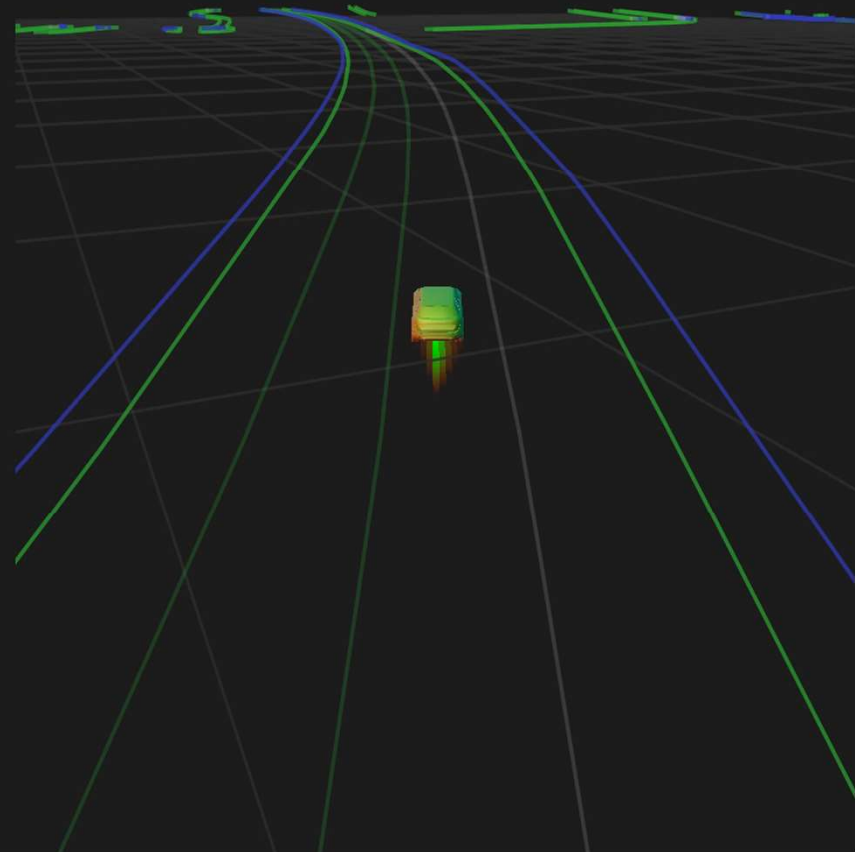

400
HERE cars
collecting
data for
our
maps

Virtual

Reality

1. DIGITAL REPRESENTATION of the PHYSICAL WORLD
2. High Definition Positioning

An aerial photograph of a city skyline, likely Tokyo, featuring the Tokyo Tower in the center. The image is overlaid with a semi-transparent teal rectangle containing white and orange text. The sky is filled with grey, overcast clouds.

HERE's self-healing map process

HERE's self-healing map process

Augmented/Mixed Reality

High Definition Positioning

Lyon, Foggy

NVIDIA Drive Xavier

Courtesy of NVIDIA

Oakland, Tunnel, Night