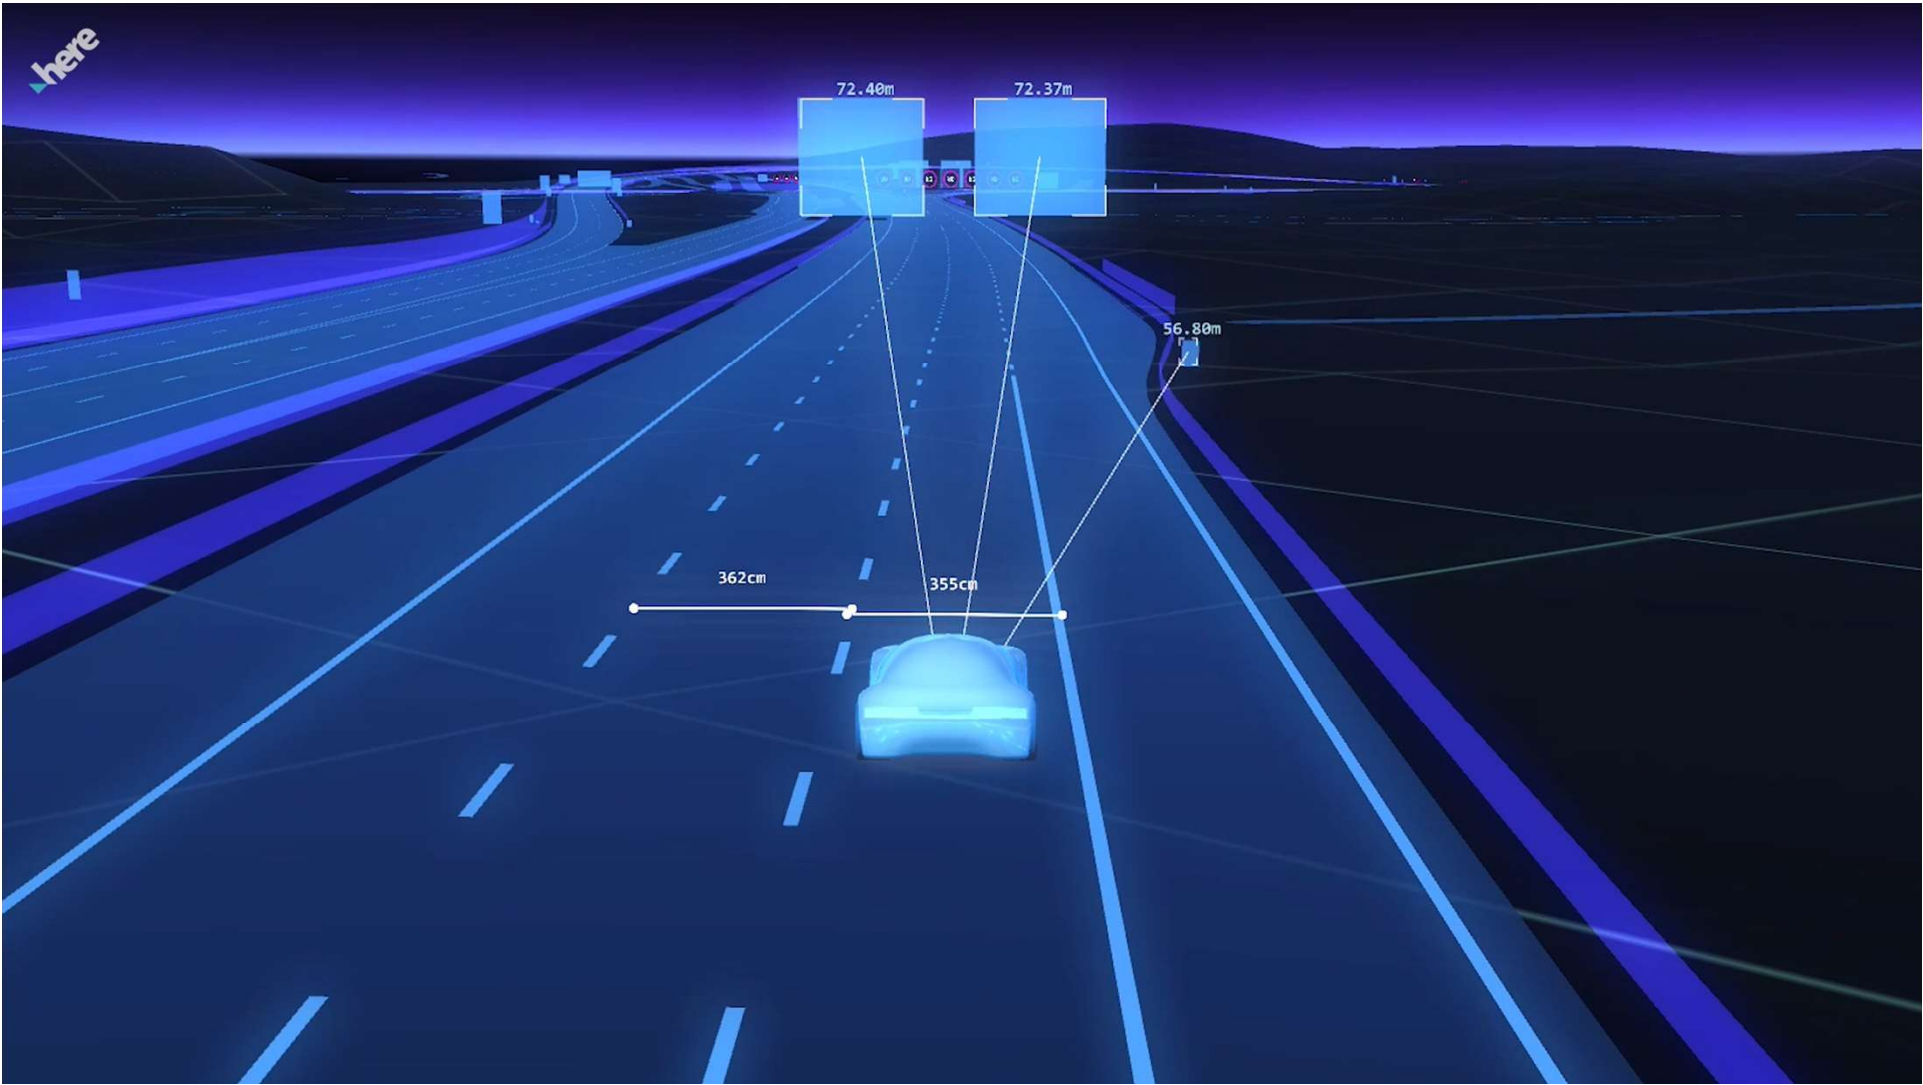

400
HERE cars
collecting
data for
our
maps

Virtual

Reality

1. DIGITAL REPRESENTATION of the PHYSICAL WORLD
2. High Definition Positioning

An aerial photograph of a city skyline, likely Tokyo, featuring the Tokyo Tower in the center. The image is overlaid with a semi-transparent teal rectangle containing white and orange text. The sky is filled with grey, overcast clouds.

HERE's self-healing map process

HERE's self-healing map process

Augmented/Mixed Reality

High Definition Positioning

Lyon, Foggy

NVIDIA Drive Xavier

Courtesy of NVIDIA

Oakland, Tunnel, Night