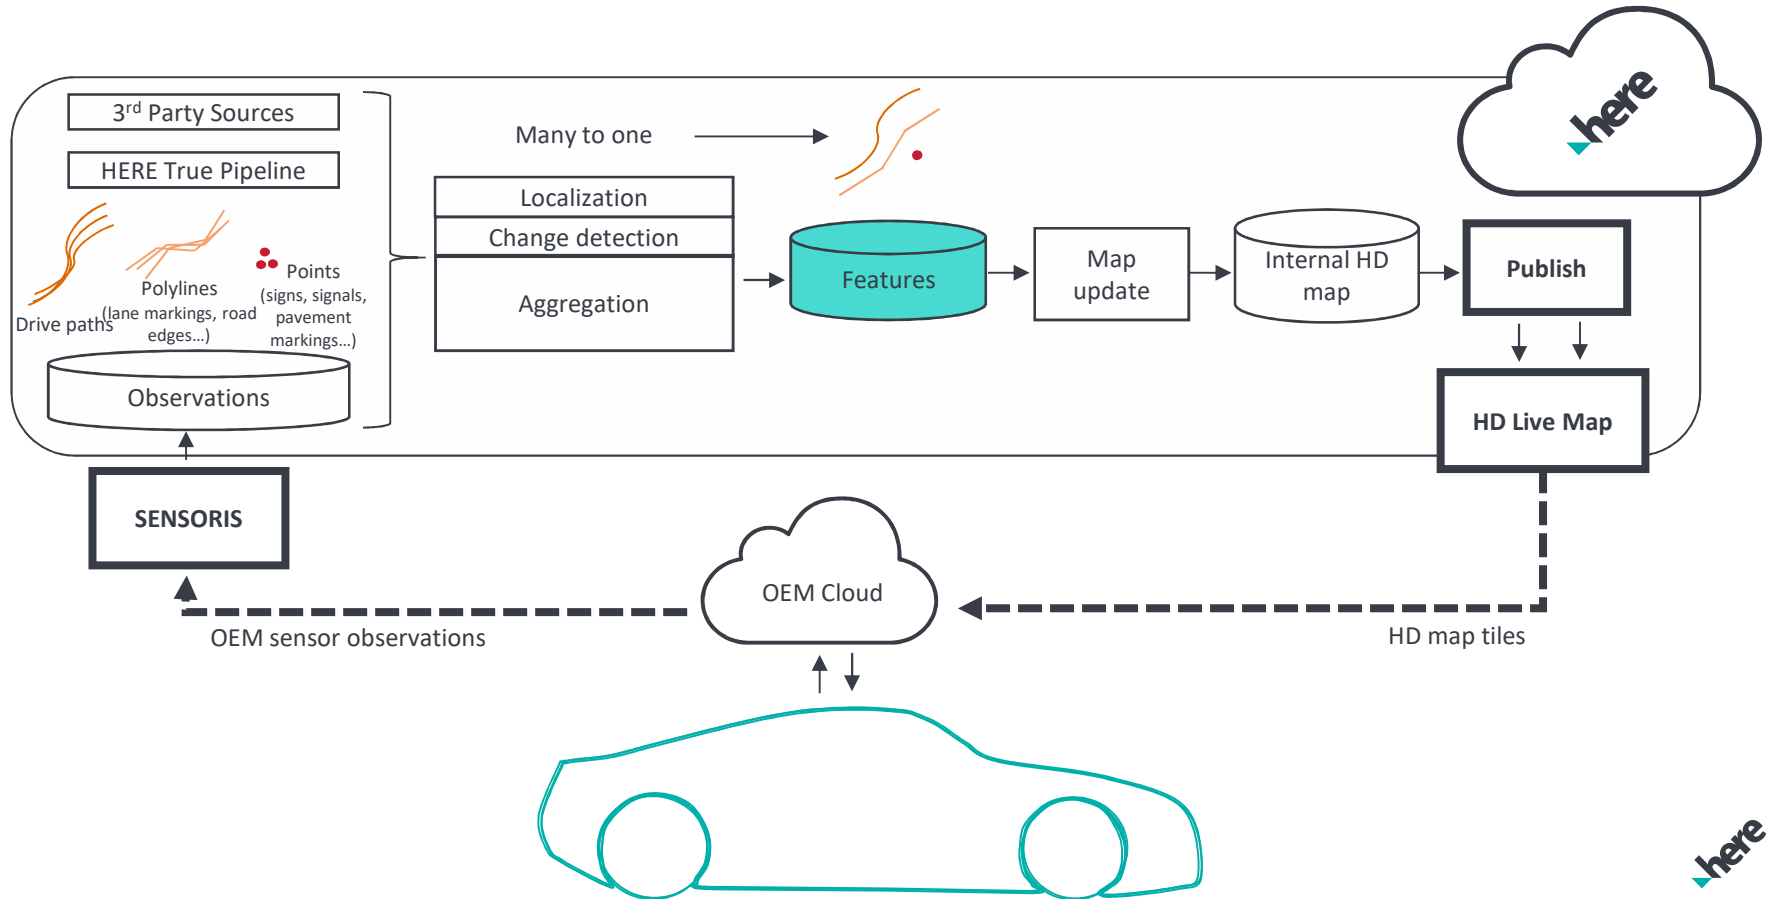

400
HERE cars
collecting
data for
our
maps

Virtual

Reality

1. DIGITAL REPRESENTATION of the PHYSICAL WORLD
2. High Definition Positioning

An aerial photograph of a city skyline, likely Tokyo, featuring the Tokyo Tower in the center. The image is overlaid with a semi-transparent teal rectangle containing white and orange text. The sky is filled with grey, overcast clouds.

ENABLING AN
AUTONOMOUS WORLD
FOR EVERYONE

SAFETY + EFFICIENCY

Building the foundation with our fleet

Maintaining the map with the crowd

HERE's self-healing map process

HERE's self-healing map process

HERE's self-healing map process

HERE's self-healing map process

HERE's self-healing map process

Augmented/Mixed Reality

High Definition Positioning

Lyon, Foggy

NVIDIA Drive Xavier

Courtesy of NVIDIA

Oakland, Tunnel, Night