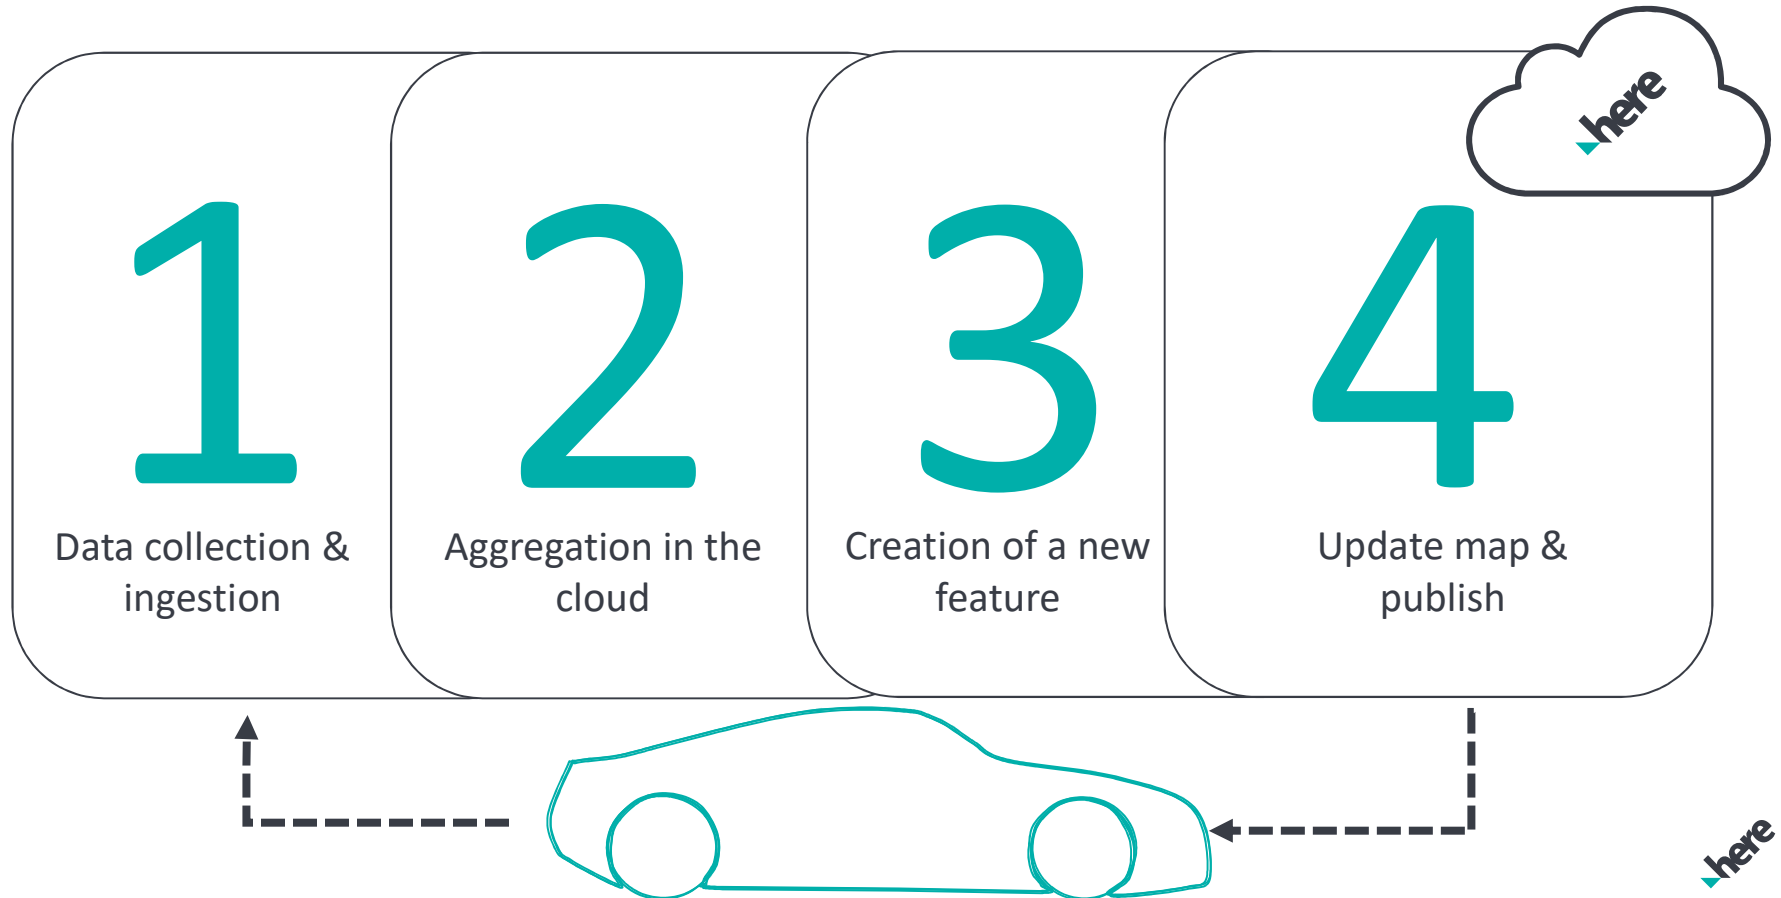

400
HERE cars
collecting
data for
our
maps

Virtual

Reality

1. DIGITAL REPRESENTATION of the PHYSICAL WORLD
2. High Definition Positioning

An aerial photograph of a city skyline, likely Tokyo, featuring the Tokyo Tower in the center. The image is overlaid with a semi-transparent teal rectangle containing white and orange text. The sky is filled with grey, overcast clouds.

ENABLING AN
AUTONOMOUS WORLD
FOR EVERYONE

SAFETY + EFFICIENCY

Building the foundation with our fleet

Maintaining the map with the crowd

HERE's self-healing map process

HERE's self-healing map process

HERE's self-healing map process

HERE's self-healing map process

HERE's self-healing map process

Augmented/Mixed Reality

High Definition Positioning

Lyon, Foggy

NVIDIA Drive Xavier

Courtesy of NVIDIA

Oakland, Tunnel, Night