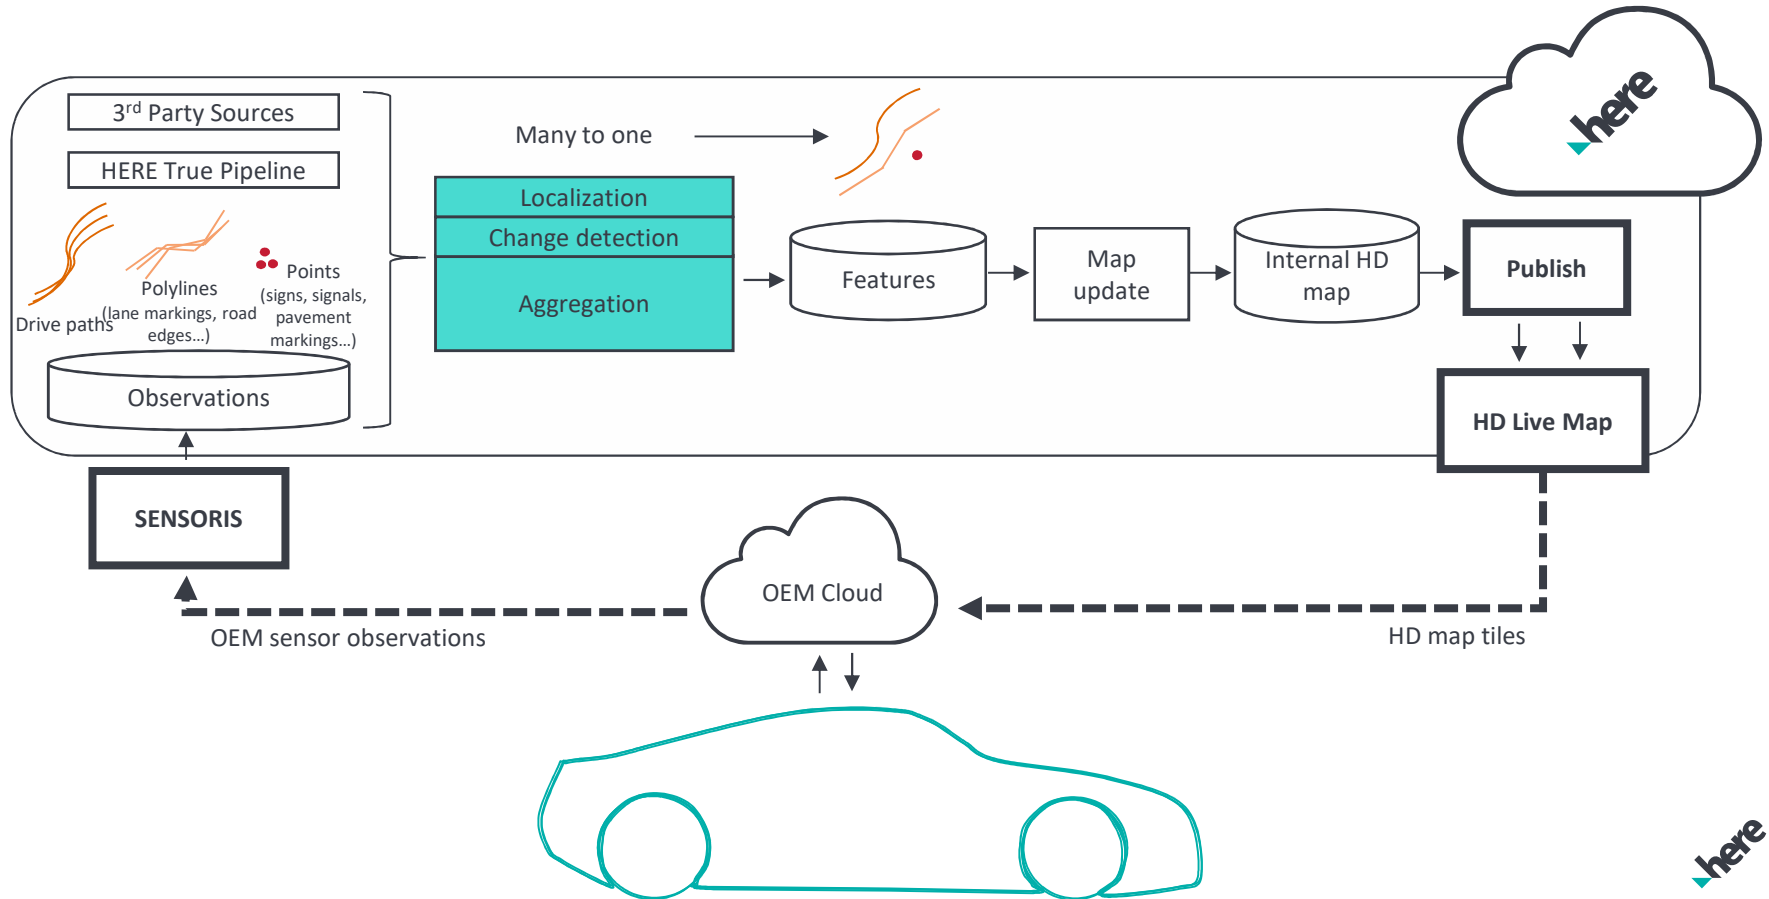

400
HERE cars
collecting
data for
our
maps

Virtual

Reality

1. DIGITAL REPRESENTATION of the PHYSICAL WORLD
2. High Definition Positioning

An aerial photograph of a city skyline, likely Tokyo, featuring the Tokyo Tower in the center. The image is overlaid with a semi-transparent teal rectangle containing white and orange text. The sky is filled with grey, overcast clouds.

ENABLING AN
AUTONOMOUS WORLD
FOR EVERYONE

SAFETY + EFFICIENCY

Building the foundation with our fleet

Maintaining the map with the crowd

HERE's self-healing map process

HERE's self-healing map process

HERE's self-healing map process

HERE's self-healing map process

HERE's self-healing map process

Augmented/Mixed Reality

High Definition Positioning

Lyon, Foggy

NVIDIA Drive Xavier

Courtesy of NVIDIA

Oakland, Tunnel, Night