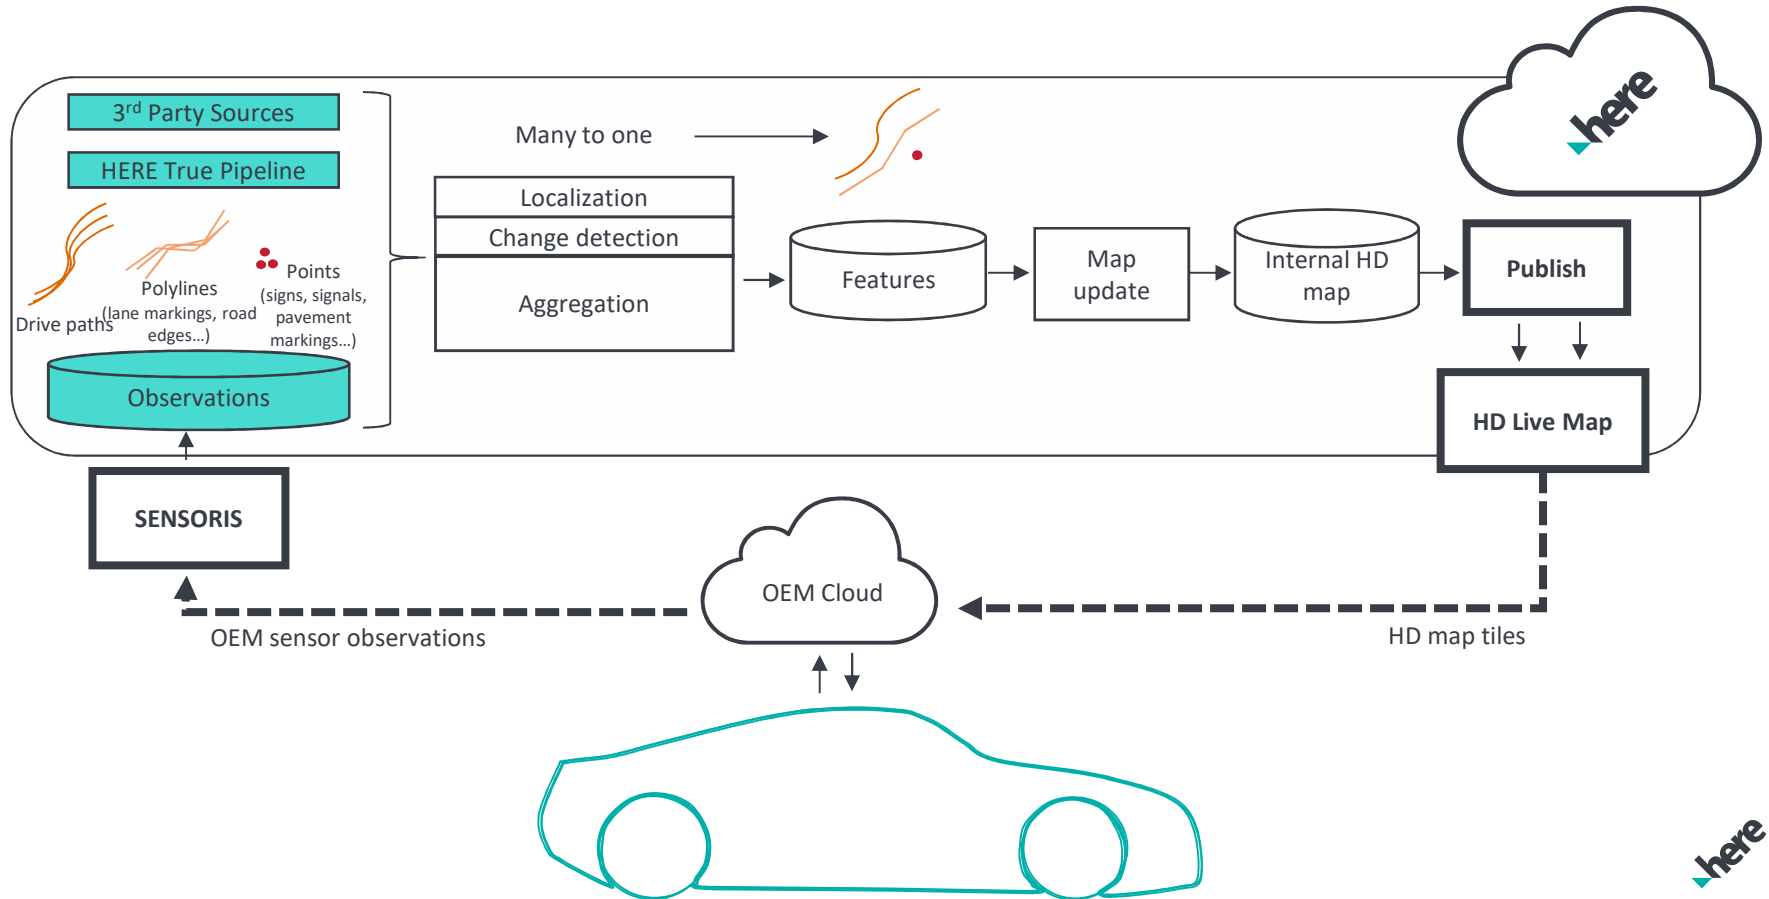

400
HERE cars
collecting
data for
our
maps

Virtual

Reality

1. DIGITAL REPRESENTATION of the PHYSICAL WORLD
2. High Definition Positioning

An aerial photograph of a city skyline, likely Tokyo, featuring the Tokyo Tower in the center. The image is overlaid with a semi-transparent teal rectangle containing white and orange text. The sky is filled with grey, overcast clouds.

ENABLING AN
AUTONOMOUS WORLD
FOR EVERYONE

SAFETY + EFFICIENCY

Building the foundation with our fleet

Maintaining the map with the crowd

HERE's self-healing map process

HERE's self-healing map process

HERE's self-healing map process

HERE's self-healing map process

HERE's self-healing map process

Augmented/Mixed Reality

High Definition Positioning

Lyon, Foggy

NVIDIA Drive Xavier

Courtesy of NVIDIA

Oakland, Tunnel, Night