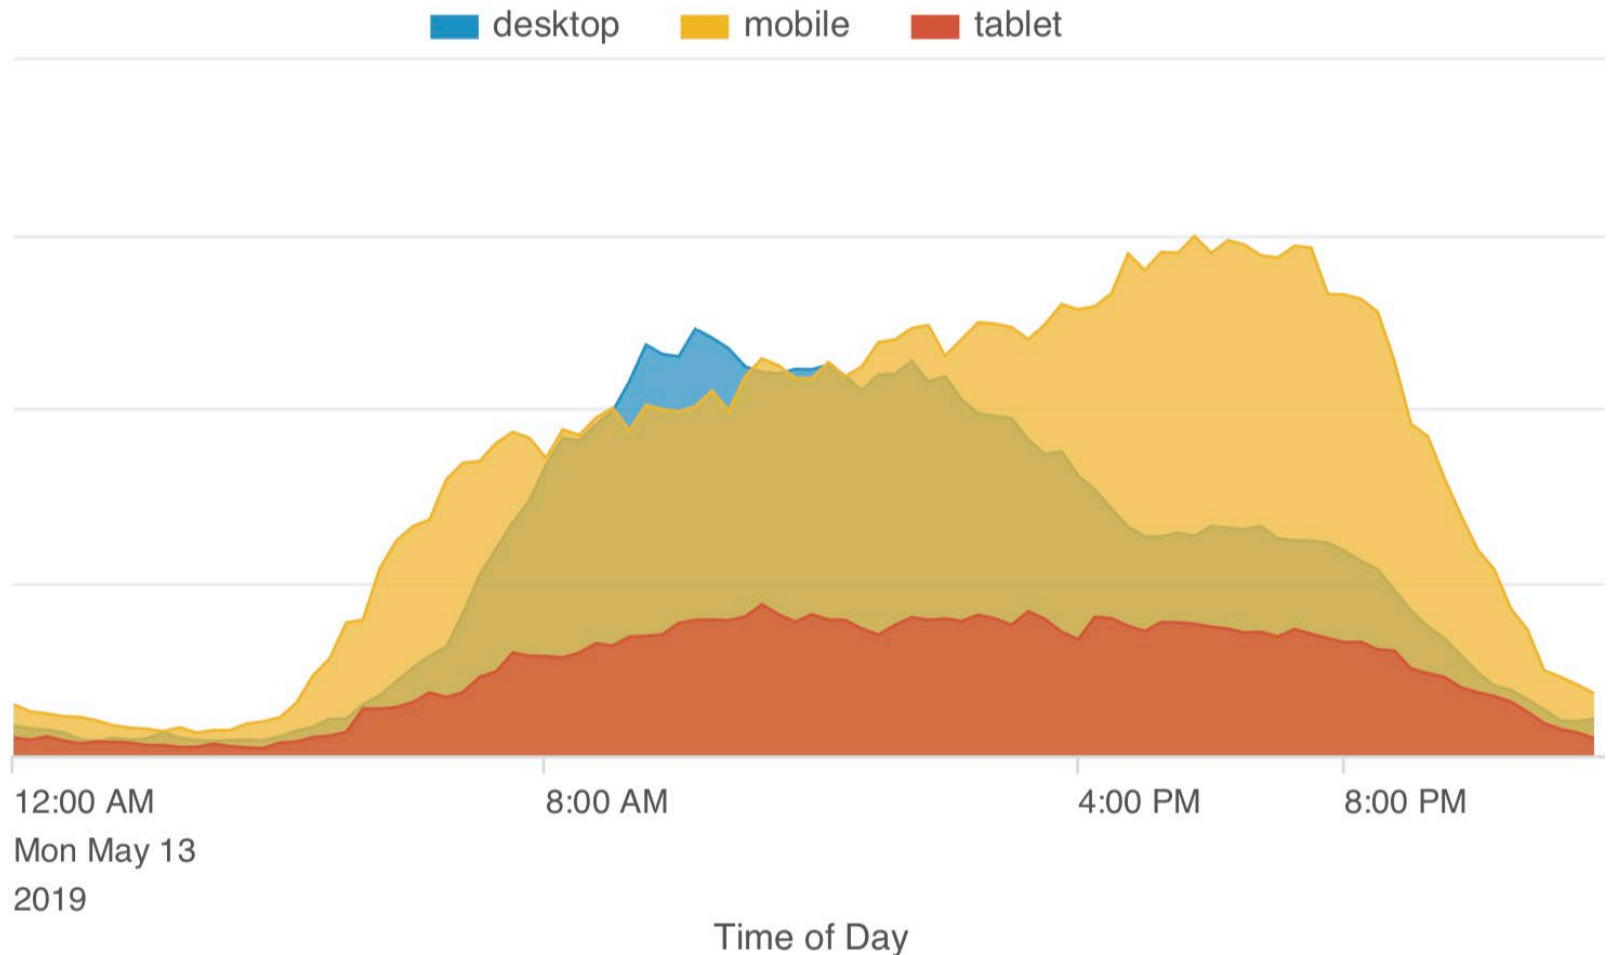

Mobile Usage Creates Demand for Immediate Delivery

Desktop vs. Mobile Usage