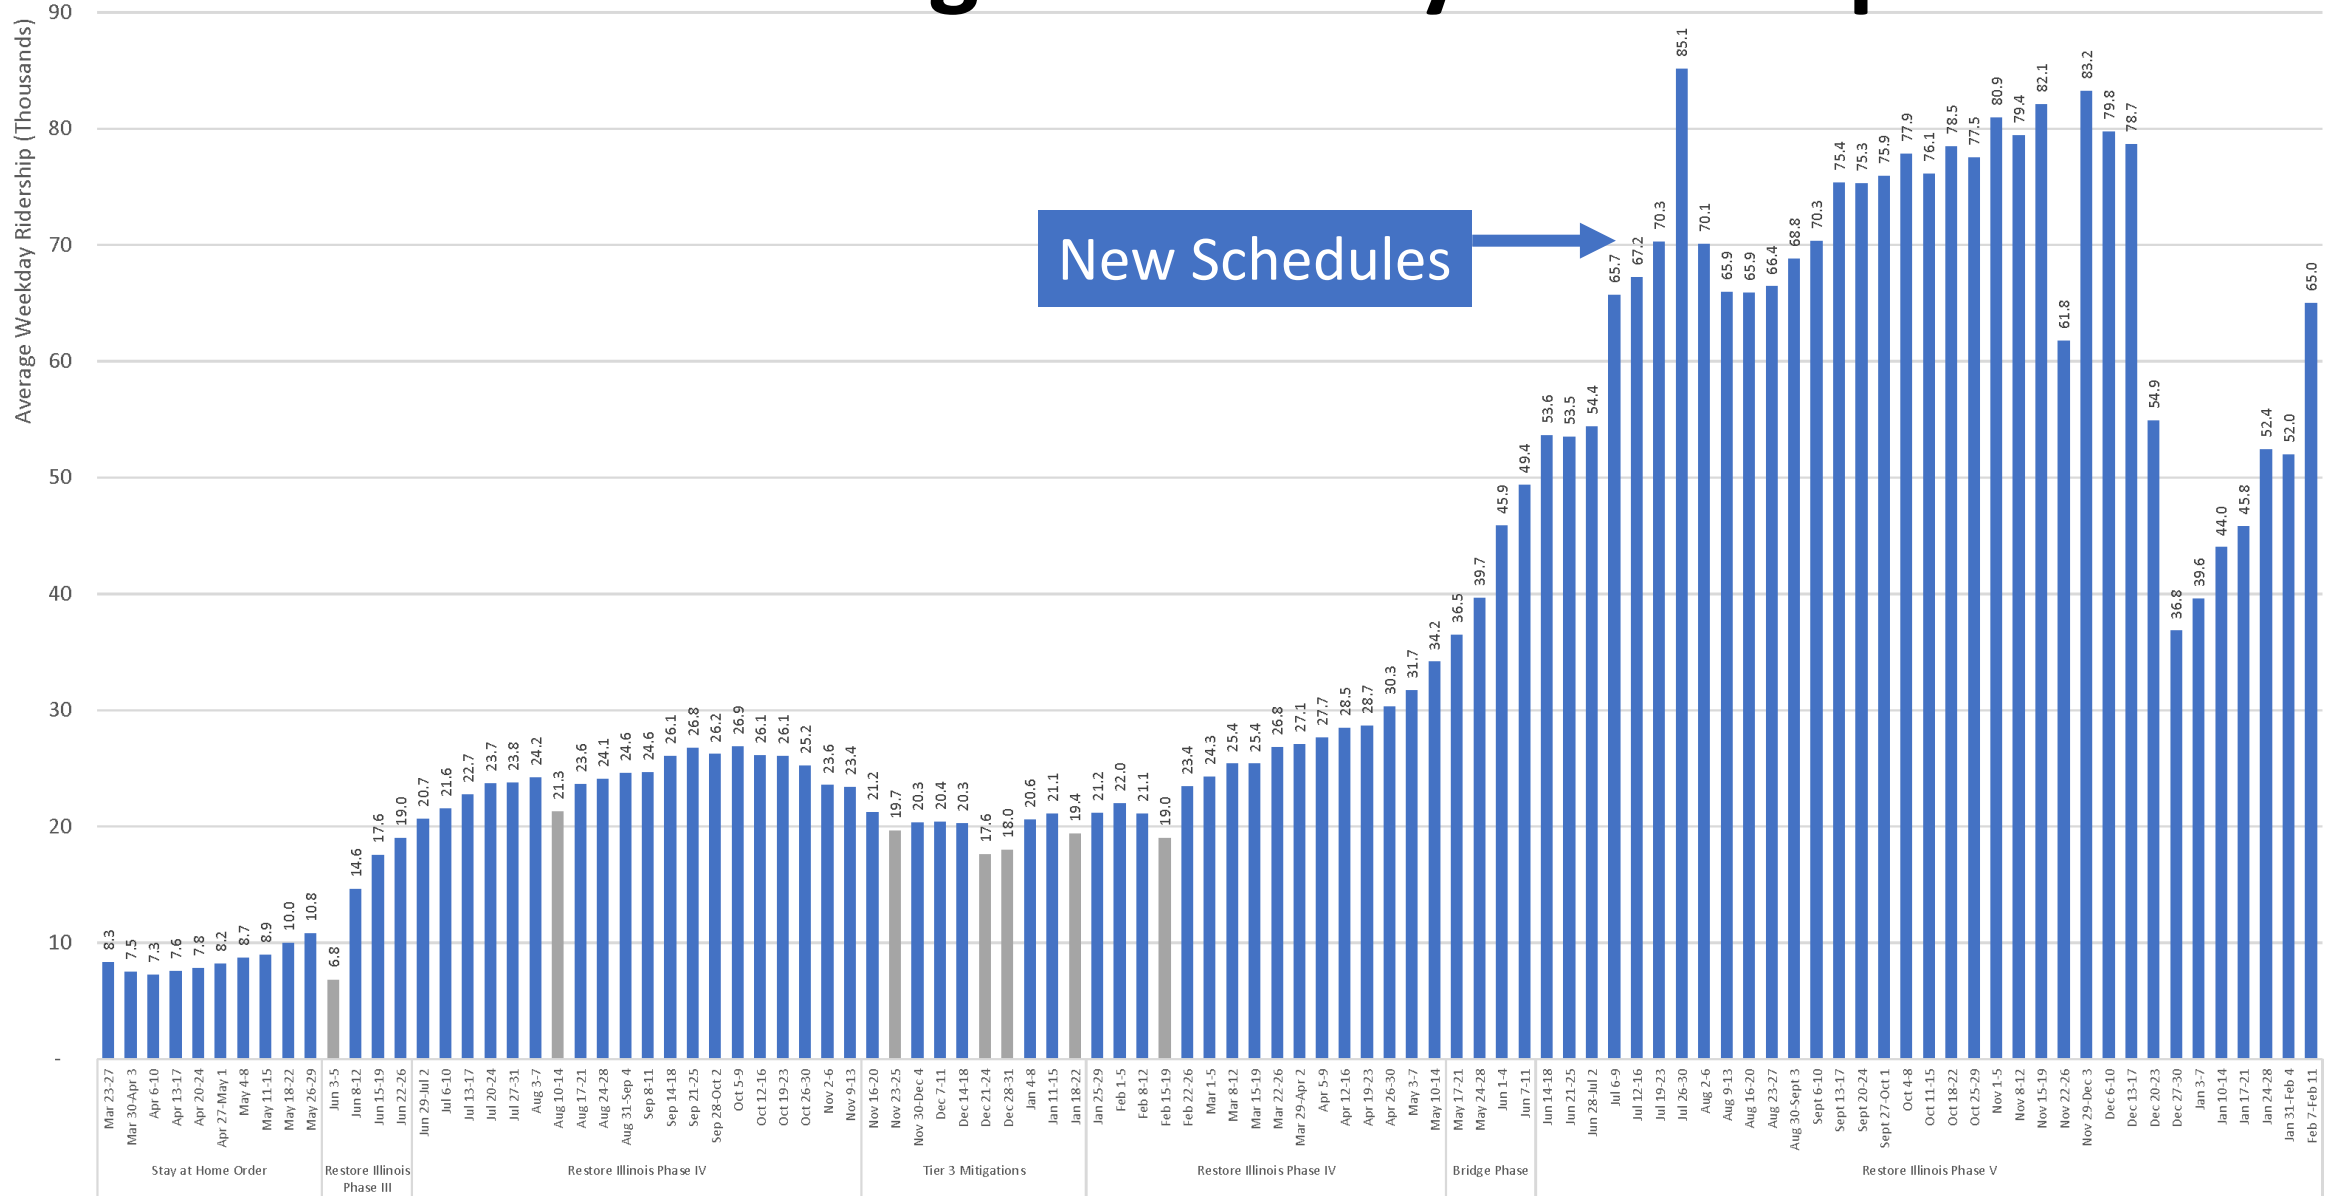

Metra Average Weekday Ridership