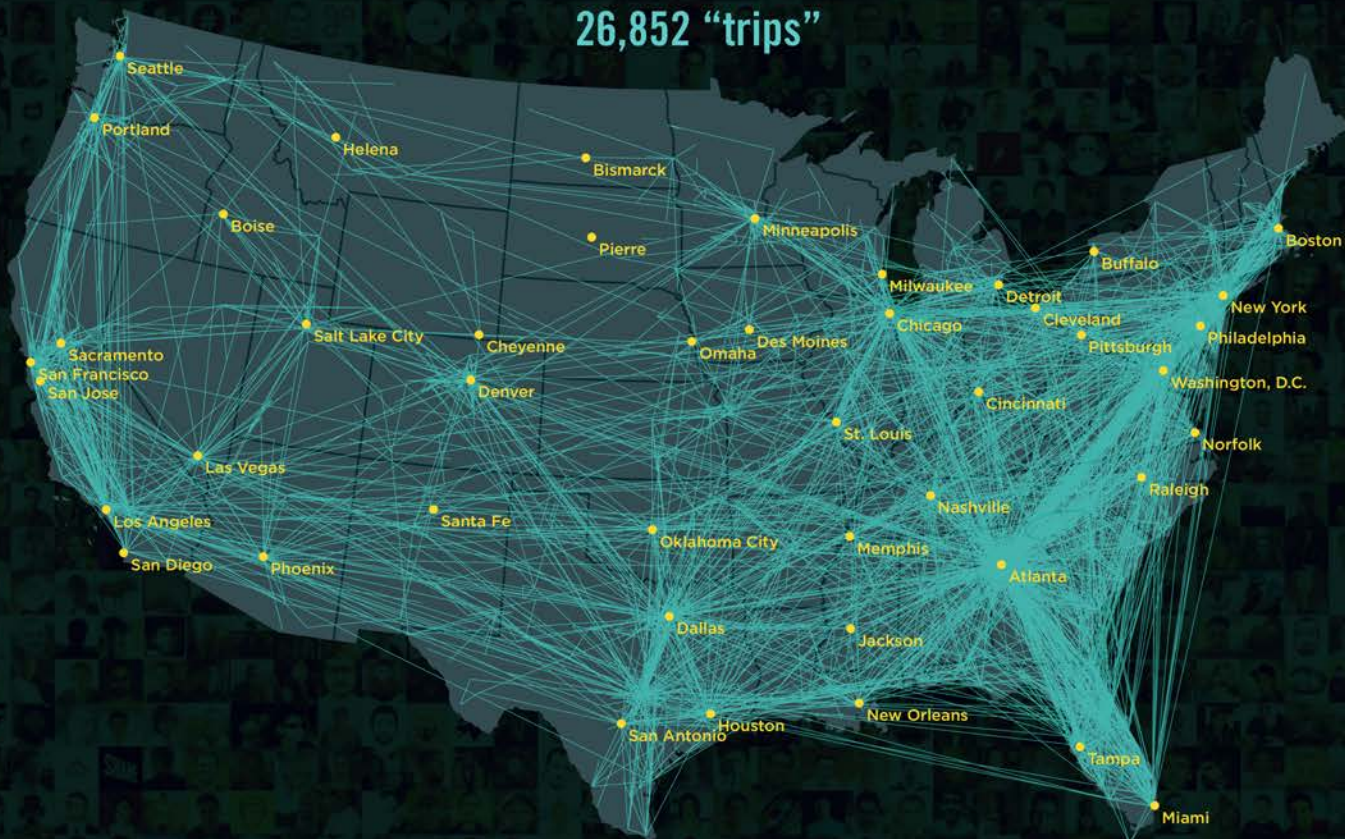

We're not building an infrastructure,
we're revealing one that already exists.

26,852 "trips"