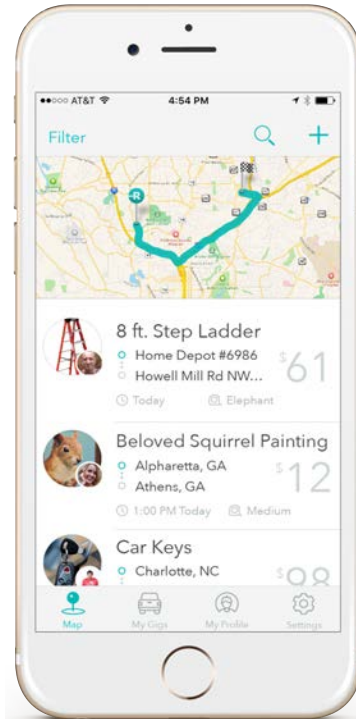

ROADIE

INTRODUCING THE FIRST **ON-THE-WAY** **DELIVERY NETWORK**

No matter what you need to send, chances are there's a Roadie who can deliver it same day, next day, at night, on weekends, and pretty much whenever.

DRIVERS

Roadies get paid for driving to the places they're already going.

GET ALERTS

BROWSE GIGS

MAKE AN OFFER

GET PAID

It's all about the economics of *distribution*.

HUB & SPOKE

ON DEMAND

TRUE POINT-TO-POINT

ONLY ON 7NEWS

7NEWS

SMALL TOWN CONSIDERING BOUNTY ON DRONES
DEER TRAIL WOULD SELL DRONE HUNTING LICENSES

Chicago, IL to Indianapolis, IN San Francisco, CA to Sacramento, CA

Atlanta, GA to Miami, FL Washington, DC to Montgomery, MD