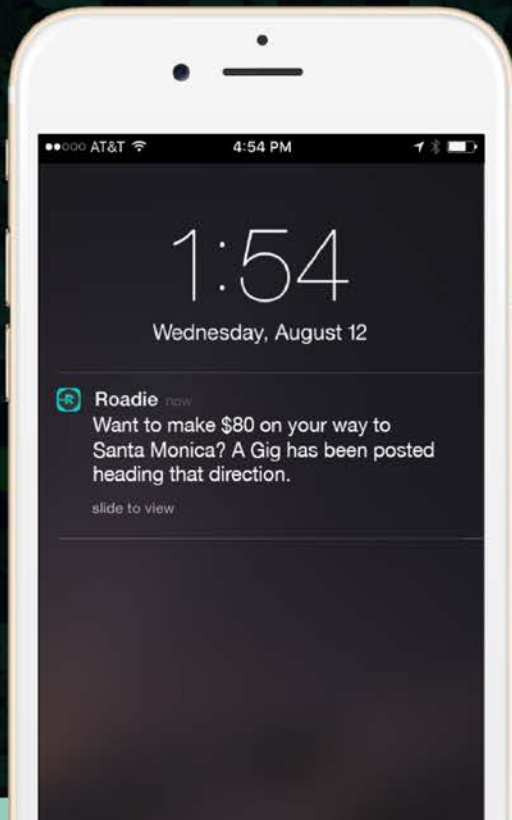

San Francisco, CA to San Jose, CA Los Angeles, CA to San Francisco, CA

ROADIE

We're not building an infrastructure,
we're revealing one that already exists.

26,852 "trips"

We're not building an infrastructure,
we're revealing one that already exists.

26,852 "trips"

Uber Tents

ATLANTA, GA

SAVANNAH, GA

DISTANCE: 248 MILES | **WEIGHT:** 75+LBS | **DELIVERED:** NEXT DAY

ROADIE

Kayak

KENNESAW, GA