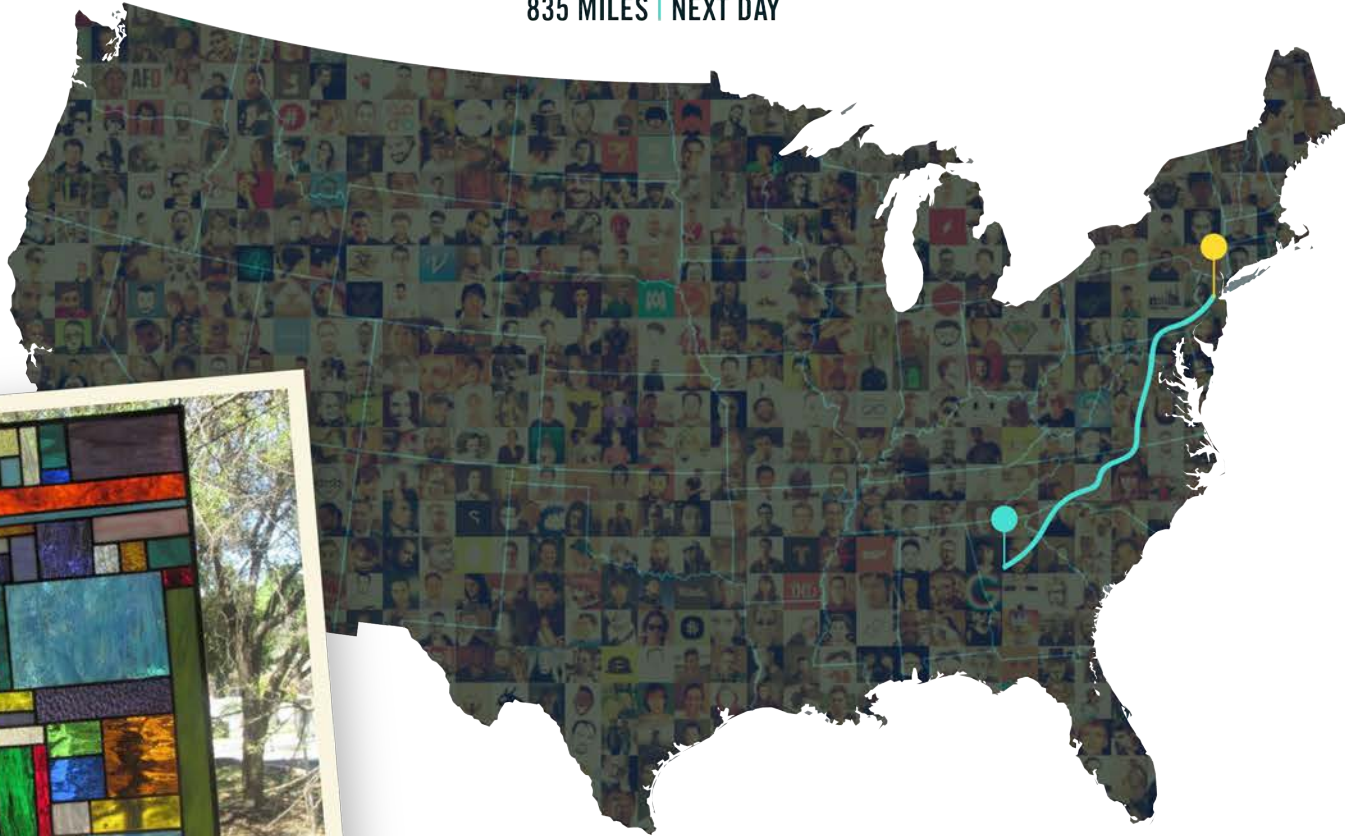

Austin, TX to Dallas, TX Dallas, TX to San Antonio, TX **Chicago, IL to Tower Lakes, IL**

Atlanta, GA to Alpharetta, GA Dallas, TX to Denton, TX

Denver, CO to Arapahoe, CO **Los Angeles, CA to Santa Monica, CA**

San Francisco, CA to San Mateo, CA Atlanta, GA to Charlotte, NC

Raleigh, NC to Norfolk, VA Washington, DC to Philadelphia, PA

Miami, FL to Broward, FL Atlanta, GA to Nashville, TN

Detroit, MI to Cleveland, OH **Seattle, WA to Redmond, WA**

ROUND TOP, TX

819 MILES | 3 DAYS

Cooper

MARIETTA, GA

KNOXVILLE, TN

196 MILES | NEXT DAY

Sofa

REDMOND, WA

BEND, OR

337 MILES | 3 DAYS

Stained Glass

SOUTH RIVER, NJ

ATLANTA, GA

835 MILES | NEXT DAY

Broken Dreams

LOGANVILLE, GA