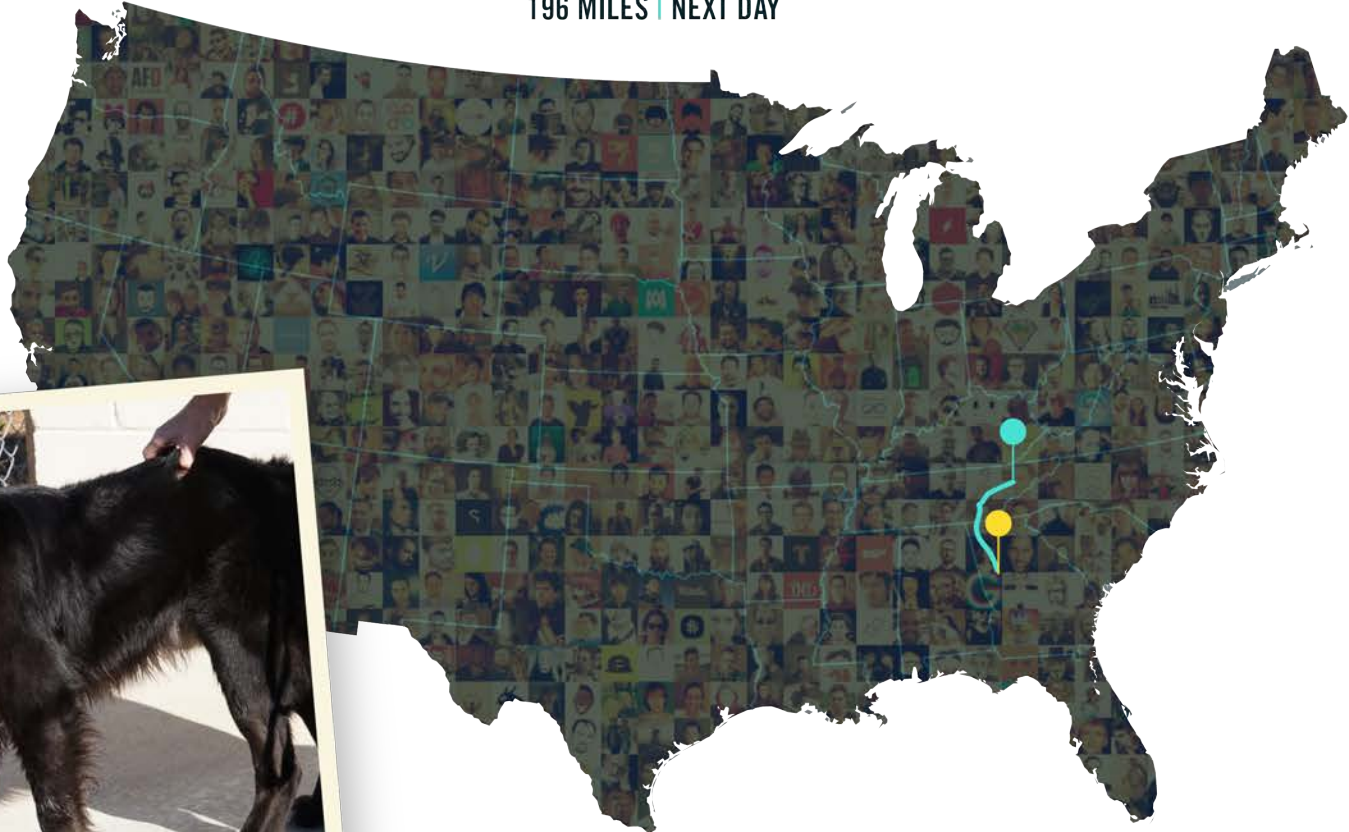

26,852 "trips"

Uber Tents

ATLANTA, GA

SAVANNAH, GA

DISTANCE: 248 MILES | **WEIGHT:** 75+LBS | **DELIVERED:** NEXT DAY

ROADIE

Kayak

KENNESAW, GA

BLOUNTVILLE, TN

305 MILES | NEXT DAY

Big Green Egg

ATLANTA, GA

ATHENS, GA

68 MILES | SAME DAY

Antique Mexican Table

NASHVILLE, TN

ROUND TOP, TX

819 MILES | 3 DAYS

Cooper

MARIETTA, GA

KNOXVILLE, TN

196 MILES | NEXT DAY

Sofa

REDMOND, WA

BEND, OR

337 MILES | 3 DAYS

Stained Glass

SOUTH RIVER, NJ

ATLANTA, GA

835 MILES | NEXT DAY

Broken Dreams

LOGANVILLE, GA