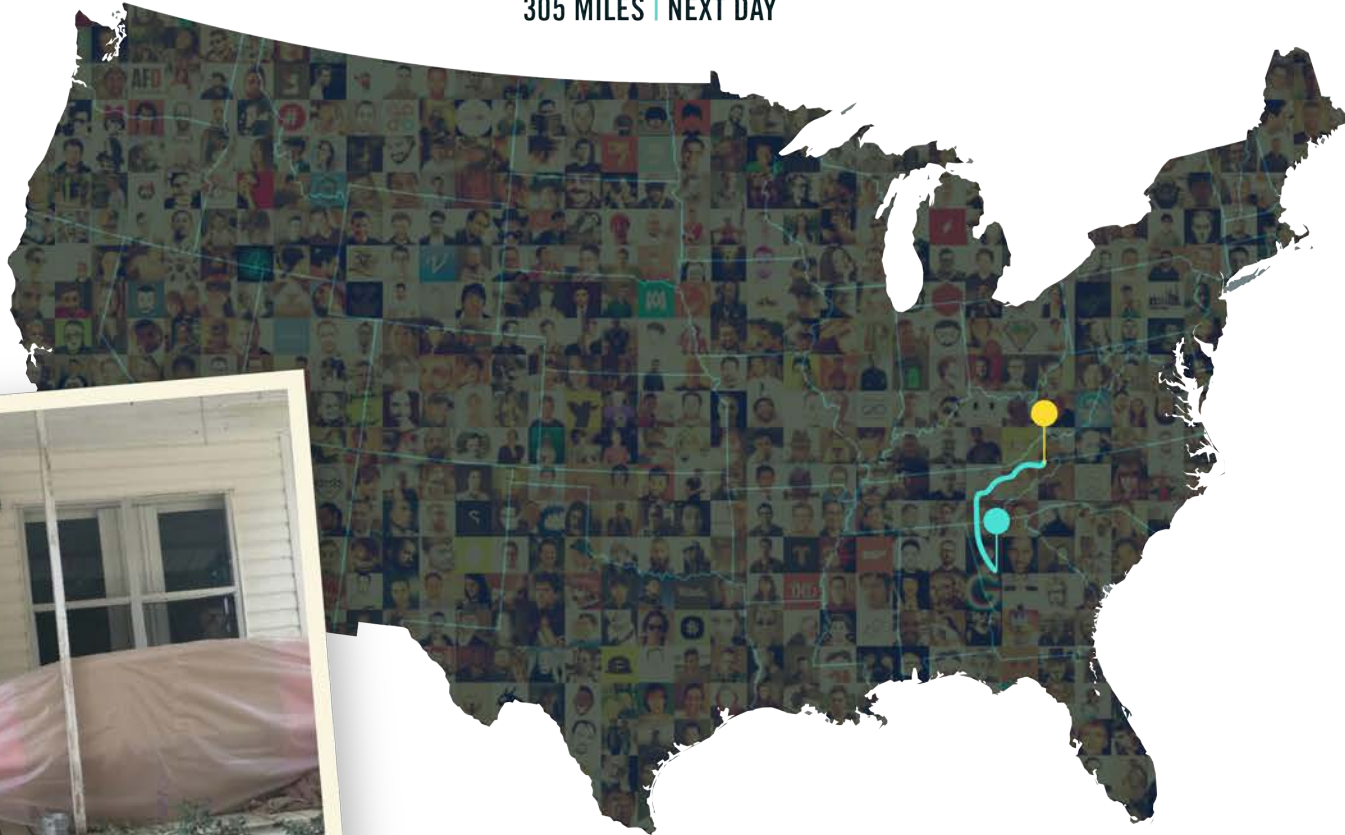

26,852 "trips"

Uber Tents

ATLANTA, GA

SAVANNAH, GA

DISTANCE: 248 MILES | **WEIGHT:** 75+LBS | **DELIVERED:** NEXT DAY

ROADIE

Kayak

KENNESAW, GA

BLOUNTVILLE, TN

305 MILES | NEXT DAY

Big Green Egg

ATLANTA, GA

ATHENS, GA

68 MILES | SAME DAY

Antique Mexican Table

NASHVILLE, TN

ROUND TOP, TX

819 MILES | 3 DAYS

Cooper

MARIETTA, GA

KNOXVILLE, TN

196 MILES | NEXT DAY

Sofa

REDMOND, WA

BEND, OR

337 MILES | 3 DAYS

Stained Glass

SOUTH RIVER, NJ

ATLANTA, GA

835 MILES | NEXT DAY

Broken Dreams

LOGANVILLE, GA