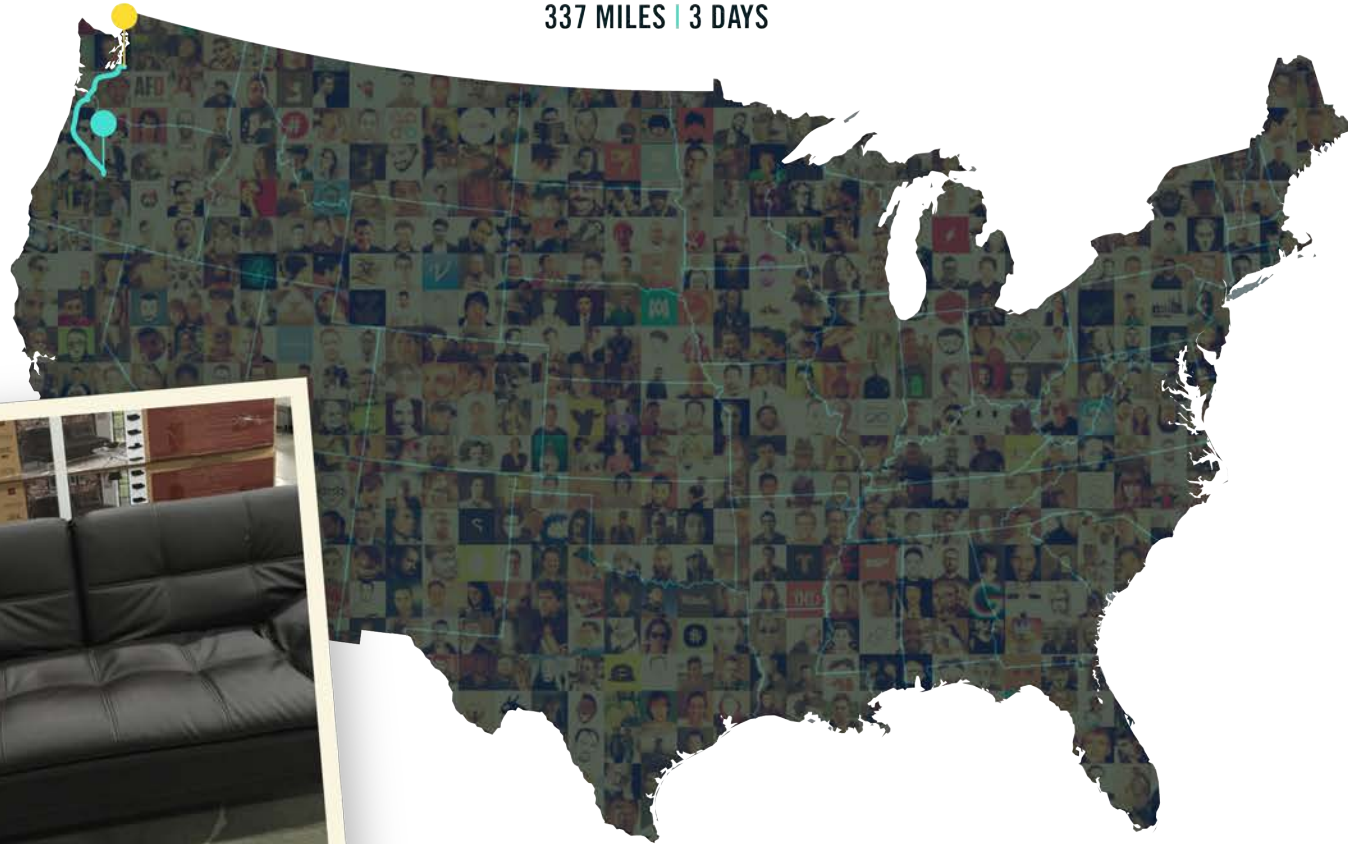

26,852 "trips"

Uber Tents

ATLANTA, GA

SAVANNAH, GA

DISTANCE: 248 MILES | **WEIGHT:** 75+LBS | **DELIVERED:** NEXT DAY

ROADIE

Kayak

KENNESAW, GA

BLOUNTVILLE, TN

305 MILES | NEXT DAY

Big Green Egg

ATLANTA, GA

ATHENS, GA

68 MILES | SAME DAY

Antique Mexican Table

NASHVILLE, TN

ROUND TOP, TX

819 MILES | 3 DAYS

Cooper

MARIETTA, GA

KNOXVILLE, TN

196 MILES | NEXT DAY

Sofa

REDMOND, WA

BEND, OR

337 MILES | 3 DAYS

Stained Glass

SOUTH RIVER, NJ

ATLANTA, GA

835 MILES | NEXT DAY

Broken Dreams

LOGANVILLE, GA