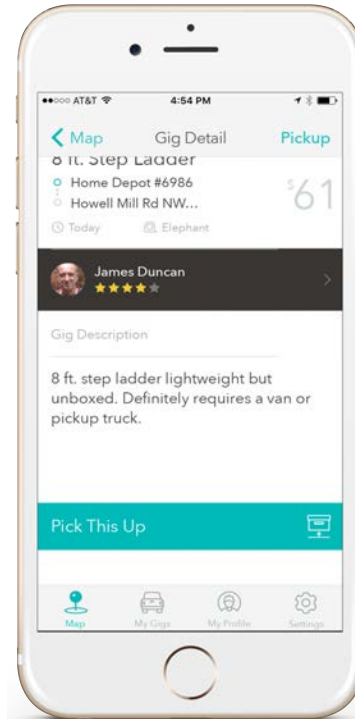

DRIVERS

Roadies get paid for driving to the places they're already going.

GET ALERTS

BROWSE GIGS

MAKE AN OFFER

GET PAID

It's all about the economics of *distribution*.

HUB & SPOKE

ON DEMAND

TRUE POINT-TO-POINT

ONLY ON 7NEWS

7NEWS

SMALL TOWN CONSIDERING BOUNTY ON DRONES
DEER TRAIL WOULD SELL DRONE HUNTING LICENSES

Chicago, IL to Indianapolis, IN San Francisco, CA to Sacramento, CA

Atlanta, GA to Miami, FL Washington, DC to Montgomery, MD